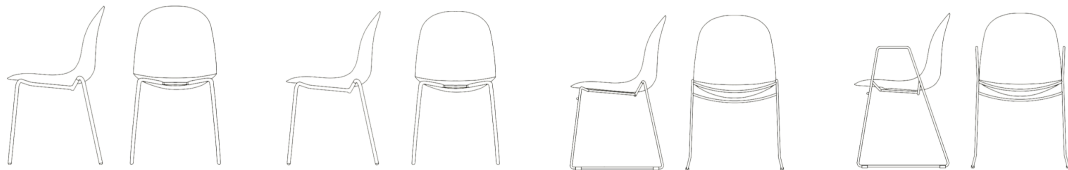

Academy Wood Stool By Calligaris

VOYAGER

Academy stool with wooden frame and polypropylene seat. The colours of the seat shell, which can be matched with the different shades of the wooden base and with the chromed footrest, offer over a hundred alternatives to satisfy any aesthetic and functional requirements.

Prices, availability, lead times, dimensions and product information listed are subject to change without notice. This document was created on 11/Oct/2022 at 11:06 AM.

Academy

CB1665
44,5x51 H84 cm

CB1672
47x50 H106 HS66 cm

CB1673
50x50 H121 HS81 cm

CB1663
49x51 H84 cm

CB1671 | CB1671-E
53,5x52,5 H83 cm

CB1696 | CB1696-N
54x52 H83 cm

CB1697 | CB1697-N
54x52 H83 HB70 cm

CB1664
44,5x51 H84 cm

CB1694 180 | CB1694 360
49x50 H85 cm