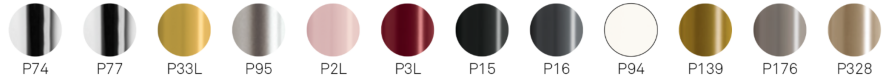

CB1694 360
CB1911 | CB1695
CB1676

CB1695 | CB1911
CB1676

Prices, availability, lead times, dimensions and product information listed are subject to change without notice. This document was created on 11/Oct/2022 at 11:06 AM.

Academy

struttura
frame

legno | *wood*

metallo | *metal*

sedile
seat

PP

tessuto | *fabric*

similpelle | *faux leather*