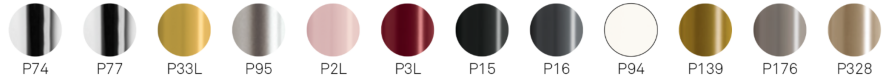

CB1671-E

CB1694 180

CB1694 360
CB1911 | CB1695
CB1676

CB1695 | CB1911
CB1676

Prices, availability, lead times, dimensions and product information listed are subject to change without notice. This document was created on 12/Sep/2020 at 03:54 PM.

Academy

struttura
frame

legno | *wood*

metallo | *metal*

sedile
seat

PP

tessuto | *fabric*

similpelle | *faux leather*