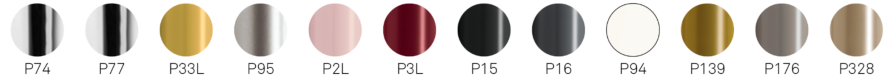

CB1694 360
CB1911 | CB1695
CB1676

CB1695 | CB1911
CB1676

Prices, availability, lead times, dimensions and product information listed are subject to change without notice. This document was created on 12/Sep/2020 at 02:51 PM.

Academy

struttura
frame

legno | *wood*

metallo | *metal*

sedile
seat

PP

tessuto | *fabric*

similpelle | *faux leather*