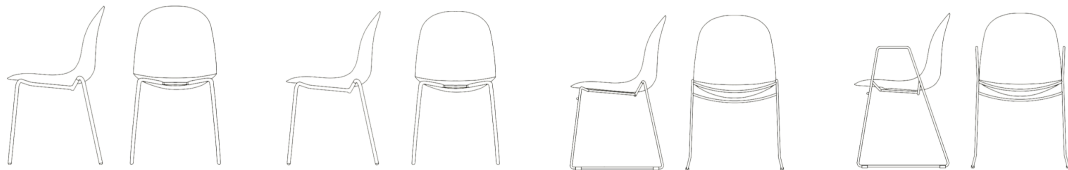

Academy 3D Swivel Chair By Calligaris

VOYAGER

Academy chair with an aluminium frame and polypropylene seat. This model has a swivelling function with a return mechanism, making it extremely practical and functional. The wide range of colours available for the seat shell allows you to create solutions with a strong look that are also functional.

Prices, availability, lead times, dimensions and product information listed are subject to change without notice. This document was created on 12/Sep/2020 at 02:51 PM.

Academy

CB1665
44,5x51 H84 cm

CB1672
47x50 H106 HS66 cm

CB1673
50x50 H121 HS81 cm

CB1663
49x51 H84 cm

CB1671 | CB1671-E
53,5x52,5 H83 cm

CB1696 | CB1696-N
54x52 H83 cm

CB1697 | CB1697-N
54x52 H83 HB70 cm

CB1664
44,5x51 H84 cm

CB1694 180 | CB1694 360
49x50 H85 cm