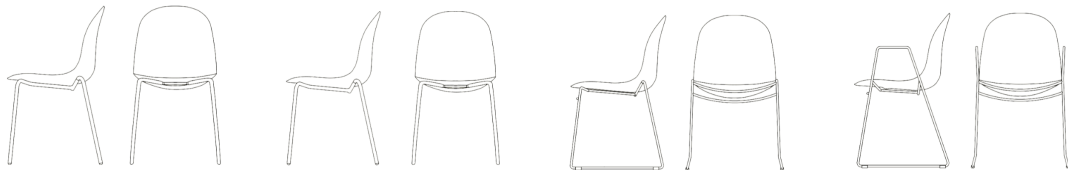

Academy 3D Chair By Calligaris

VOYAGER

Academy is a practical and functional chair, excellent both for the home and for the office. Available with metal frame. The regenerated leather seat shells are in addition to the large variety of colours already available for the other versions. **Chair Dimensions:**
W: 54cm D: 52cm H: 83cm / 46cm

Prices, availability, lead times, dimensions and product information listed are subject to change without notice. This document was created on 12/Sep/2020 at 02:47 PM.

Academy

CB1665
44,5x51 H84 cm

CB1672
47x50 H106 HS66 cm

CB1673
50x50 H121 HS81 cm

CB1663
49x51 H84 cm

CB1671 | CB1671-E
53,5x52,5 H83 cm

CB1696 | CB1696-N
54x52 H83 cm

CB1697 | CB1697-N
54x52 H83 HB70 cm

CB1664
44,5x51 H84 cm

CB1694 180 | CB1694 360
49x50 H85 cm