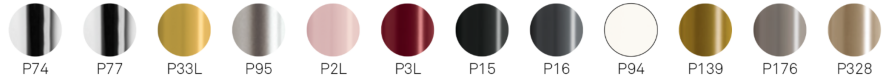

CB1694 360
CB1911 | CB1695
CB1676

CB1695 | CB1911
CB1676

Prices, availability, lead times, dimensions and product information listed are subject to change without notice. This document was created on 12/Sep/2020 at 02:47 PM.

Academy

struttura
frame

legno | *wood*

metallo | *metal*

sedile
seat

PP

tessuto | *fabric*

similpelle | *faux leather*