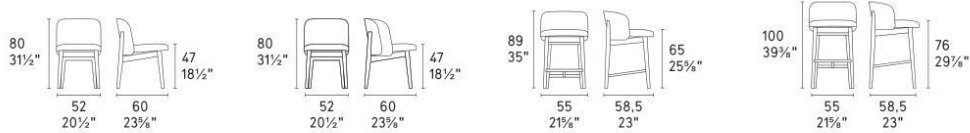

Abrey **new**

design by
Gabriele e Oscar Buratti

calligaris

Prices, availability, lead times, dimensions and product information listed are subject to change without notice. This document was created on 04/Feb/2025 at 10:47 AM.