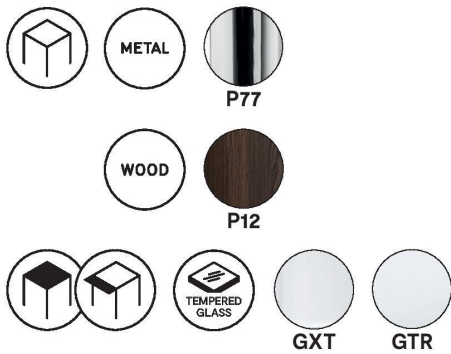

Tower

design by
Calligaris Studio

Prices, availability, lead times, dimensions and product information listed are subject to change without notice. This document was created on 09/Sep/2021 at 03:32 PM.