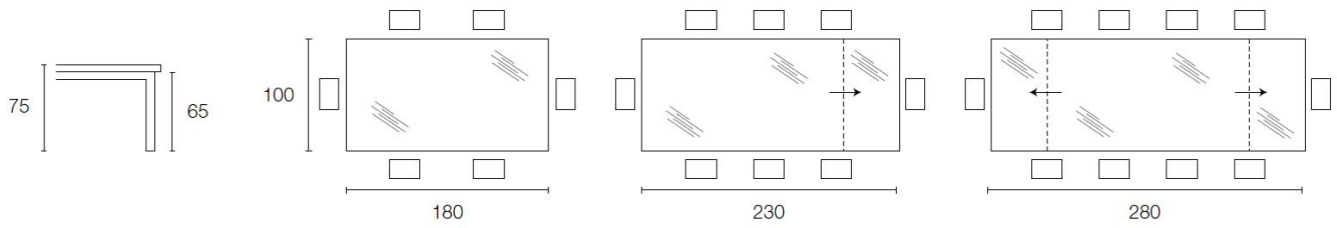

Tower

design by
Calligaris Studio

Prices, availability, lead times, dimensions and product information listed are subject to change without notice. This document was created on 09/Sep/2021 at 03:32 PM.