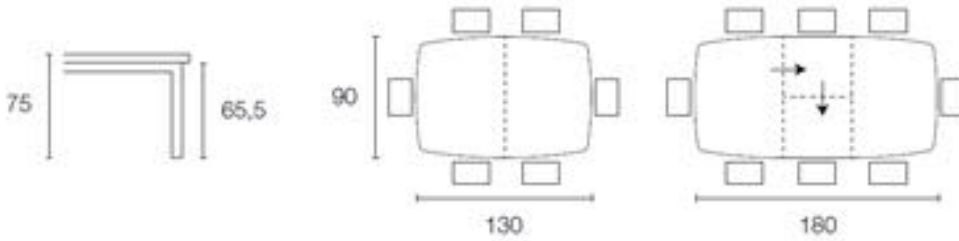

CS/4063-Q

CS/4063-R

Frame

Top