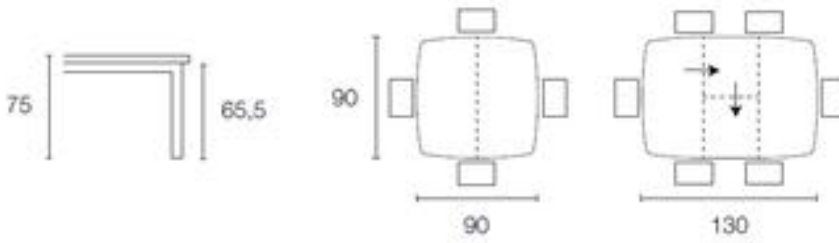

CS/4063-Q

CS/4063-R

Frame

Top